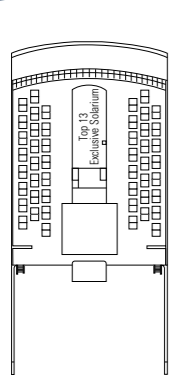

# MSC Opera

Use the deck plans to select your ideal cabin. Choose the deck you wish then use the colours to identify the category of accommodation you desire.

1075 CABINS | 2679 GUESTS

Data and descriptions are subject to change and will be verified at the time of booking.

## CABIN CATEGORIES AND EXPERIENCES

<span style="background-color: #ADD8E6; border: 1px solid black; display: inline-block; width: 15px; height: 10px;"></span> BELLA › Interior	<span style="background-color: #90EE90; border: 1px solid black; display: inline-block; width: 15px; height: 10px;"></span> FANTASTICA › Interior	<span style="background-color: #FFDAB9; border: 1px solid black; display: inline-block; width: 15px; height: 10px;"></span> AUREA › Balcony
<span style="background-color: #00CED1; border: 1px solid black; display: inline-block; width: 15px; height: 10px;"></span> BELLA › Outside with Partial View	<span style="background-color: #3CB371; border: 1px solid black; display: inline-block; width: 15px; height: 10px;"></span> FANTASTICA › Ocean View	<span style="background-color: #FF8C00; border: 1px solid black; display: inline-block; width: 15px; height: 10px;"></span> AUREA › Suite
<span style="background-color: #00008B; border: 1px solid black; display: inline-block; width: 15px; height: 10px;"></span> BELLA › Balcony	<span style="background-color: #008000; border: 1px solid black; display: inline-block; width: 15px; height: 10px;"></span> FANTASTICA › Balcony	
	<span style="background-color: #008000; border: 1px solid black; display: inline-block; width: 15px; height: 10px;"></span> FANTASTICA › SuperFamily Cabin	

## LEGEND

- ▲ Sofa bed
- 3<sup>rd</sup> bed is a bunk bed
- 3<sup>rd</sup> and 4<sup>th</sup> bed are bunks
- H Cabin for guests with disabilities or reduced mobility
- ↔ Connecting Cabins

DECK 13  
MINIGOLF