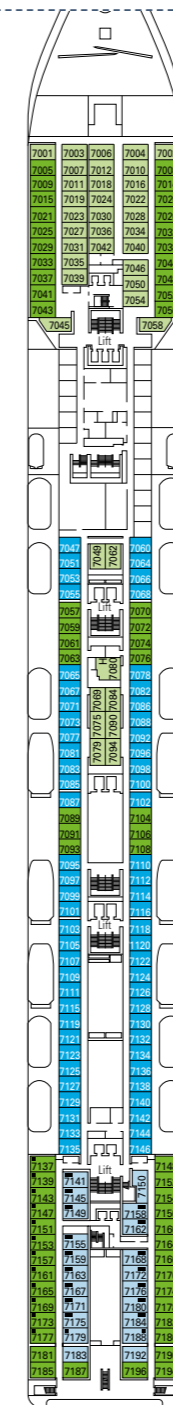

# MSC Opera

Use the deck plans to select your ideal cabin. Choose the deck you wish then use the colours to identify the category of accommodation you desire.

1075 CABINS | 2679 GUESTS

Data and descriptions are subject to change and will be verified at the time of booking.

## CABIN CATEGORIES AND EXPERIENCES

<span style="background-color: #ADD8E6; border: 1px solid black; display: inline-block; width: 15px; height: 10px;"></span> BELLA › Interior	<span style="background-color: #90EE90; border: 1px solid black; display: inline-block; width: 15px; height: 10px;"></span> FANTASTICA › Interior	<span style="background-color: #FFDAB9; border: 1px solid black; display: inline-block; width: 15px; height: 10px;"></span> AUREA › Balcony
<span style="background-color: #00CED1; border: 1px solid black; display: inline-block; width: 15px; height: 10px;"></span> BELLA › Outside with Partial View	<span style="background-color: #3CB371; border: 1px solid black; display: inline-block; width: 15px; height: 10px;"></span> FANTASTICA › Ocean View	<span style="background-color: #FF8C00; border: 1px solid black; display: inline-block; width: 15px; height: 10px;"></span> AUREA › Suite
<span style="background-color: #00008B; border: 1px solid black; display: inline-block; width: 15px; height: 10px;"></span> BELLA › Balcony	<span style="background-color: #008000; border: 1px solid black; display: inline-block; width: 15px; height: 10px;"></span> FANTASTICA › Balcony	
	<span style="background-color: #008000; border: 1px solid black; display: inline-block; width: 15px; height: 10px;"></span> FANTASTICA › SuperFamily Cabin	

## LEGEND

- ▲ Sofa bed
- 3<sup>rd</sup> bed is a bunk bed
- 3<sup>rd</sup> and 4<sup>th</sup> bed are bunks
- H Cabin for guests with disabilities or reduced mobility
- ↔ Connecting Cabins

DECK 13  
MINIGOLF

DECK 12  
LA BOHEME

DECK 11  
TOSCA

DECK 10  
TURANDOT

DECK 9  
NORMA

DECK 8  
LA TRAVIATA

DECK 7  
RIGOLETTO

DECK 6  
OTELLO

DECK 5  
AIDA