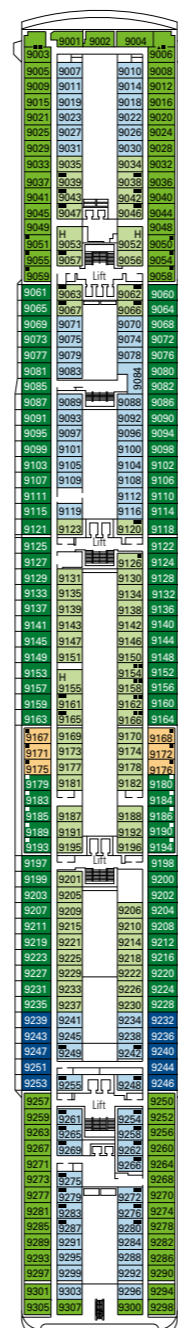

# MSC Opera

Use the deck plans to select your ideal cabin. Choose the deck you wish then use the colours to identify the category of accommodation you desire.

1075 CABINS | 2679 GUESTS

Data and descriptions are subject to change and will be verified at the time of booking.

## CABIN CATEGORIES AND EXPERIENCES

<span style="background-color: #ADD8E6; border: 1px solid black; display: inline-block; width: 15px; height: 10px;"></span> BELLA › Interior	<span style="background-color: #90EE90; border: 1px solid black; display: inline-block; width: 15px; height: 10px;"></span> FANTASTICA › Interior	<span style="background-color: #FFDAB9; border: 1px solid black; display: inline-block; width: 15px; height: 10px;"></span> AUREA › Balcony
<span style="background-color: #00CED1; border: 1px solid black; display: inline-block; width: 15px; height: 10px;"></span> BELLA › Outside with Partial View	<span style="background-color: #3CB371; border: 1px solid black; display: inline-block; width: 15px; height: 10px;"></span> FANTASTICA › Ocean View	<span style="background-color: #FF8C00; border: 1px solid black; display: inline-block; width: 15px; height: 10px;"></span> AUREA › Suite
<span style="background-color: #00008B; border: 1px solid black; display: inline-block; width: 15px; height: 10px;"></span> BELLA › Balcony	<span style="background-color: #008000; border: 1px solid black; display: inline-block; width: 15px; height: 10px;"></span> FANTASTICA › Balcony	
	<span style="background-color: #008000; border: 1px solid black; display: inline-block; width: 15px; height: 10px;"></span> FANTASTICA › SuperFamily Cabin	

## LEGEND

- ▲ Sofa bed
- 3<sup>rd</sup> bed is a bunk bed
- 3<sup>rd</sup> and 4<sup>th</sup> bed are bunks
- H Cabin for guests with disabilities or reduced mobility
- ↔ Connecting Cabins

DECK 13  
MINIGOLF

DECK 12  
LA BOHEME

DECK 11  
TOSCA

DECK 10  
TURANDOT

DECK 9  
NORMA

DECK 8  
LA TRAVIATA

DECK 7  
RIGOLETTO

DECK 6  
OTELLO

DECK 5  
AIDA