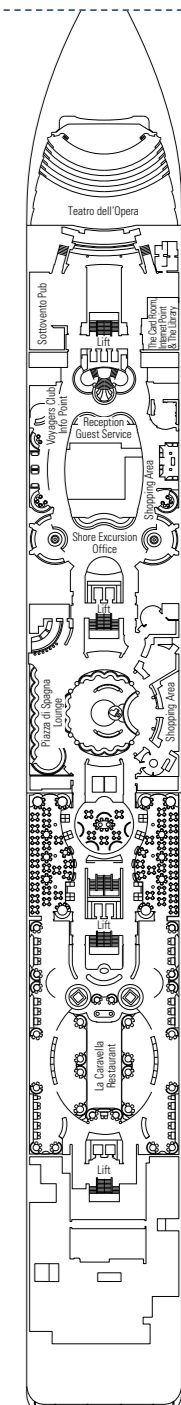

# MSC Opera

Use the deck plans to select your ideal cabin. Choose the deck you wish then use the colours to identify the category of accommodation you desire.

1075 CABINS | 2679 GUESTS

Data and descriptions are subject to change and will be verified at the time of booking.

## CABIN CATEGORIES AND EXPERIENCES

<span style="background-color: #ADD8E6; border: 1px solid black; display: inline-block; width: 15px; height: 10px;"></span> BELLA › Interior	<span style="background-color: #90EE90; border: 1px solid black; display: inline-block; width: 15px; height: 10px;"></span> FANTASTICA › Interior	<span style="background-color: #FFDAB9; border: 1px solid black; display: inline-block; width: 15px; height: 10px;"></span> AUREA › Balcony
<span style="background-color: #00CED1; border: 1px solid black; display: inline-block; width: 15px; height: 10px;"></span> BELLA › Outside with Partial View	<span style="background-color: #3CB371; border: 1px solid black; display: inline-block; width: 15px; height: 10px;"></span> FANTASTICA › Ocean View	<span style="background-color: #FF8C00; border: 1px solid black; display: inline-block; width: 15px; height: 10px;"></span> AUREA › Suite
<span style="background-color: #00008B; border: 1px solid black; display: inline-block; width: 15px; height: 10px;"></span> BELLA › Balcony	<span style="background-color: #008000; border: 1px solid black; display: inline-block; width: 15px; height: 10px;"></span> FANTASTICA › Balcony	
	<span style="background-color: #008000; border: 1px solid black; display: inline-block; width: 15px; height: 10px;"></span> FANTASTICA › SuperFamily Cabin	

DECK 12  
LA BOHEME

DECK 11  
TOSCA

DECK 10  
TURANDOT

DECK 9  
NORMA

DECK 8  
LA TRAVIATA

DECK 7  
RIGOLETTO

DECK 6  
OTELLO

DECK 5  
AIDA