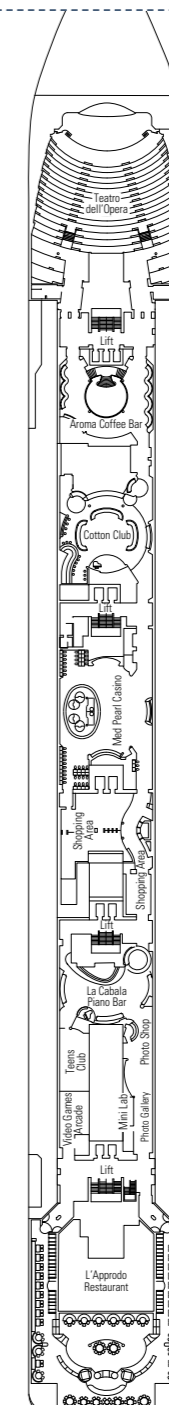

# MSC Opera

Use the deck plans to select your ideal cabin. Choose the deck you wish then use the colours to identify the category of accommodation you desire.

1075 CABINS | 2679 GUESTS

Data and descriptions are subject to change and will be verified at the time of booking.

## CABIN CATEGORIES AND EXPERIENCES

<span style="background-color: #ADD8E6; border: 1px solid black; display: inline-block; width: 15px; height: 10px;"></span> BELLA › Interior	<span style="background-color: #90EE90; border: 1px solid black; display: inline-block; width: 15px; height: 10px;"></span> FANTASTICA › Interior	<span style="background-color: #FFDAB9; border: 1px solid black; display: inline-block; width: 15px; height: 10px;"></span> AUREA › Balcony
<span style="background-color: #00CED1; border: 1px solid black; display: inline-block; width: 15px; height: 10px;"></span> BELLA › Outside with Partial View	<span style="background-color: #3CB371; border: 1px solid black; display: inline-block; width: 15px; height: 10px;"></span> FANTASTICA › Ocean View	<span style="background-color: #FF8C00; border: 1px solid black; display: inline-block; width: 15px; height: 10px;"></span> AUREA › Suite
<span style="background-color: #00008B; border: 1px solid black; display: inline-block; width: 15px; height: 10px;"></span> BELLA › Balcony	<span style="background-color: #008000; border: 1px solid black; display: inline-block; width: 15px; height: 10px;"></span> FANTASTICA › Balcony	
	<span style="background-color: #008000; border: 1px solid black; display: inline-block; width: 15px; height: 10px;"></span> FANTASTICA › SuperFamily Cabin	

## LEGEND

- ▲ Sofa bed
- 3<sup>rd</sup> bed is a bunk bed
- 3<sup>rd</sup> and 4<sup>th</sup> bed are bunks
- H Cabin for guests with disabilities or reduced mobility
- ↔ Connecting Cabins

DECK 13  
MINIGOLF

DECK 12  
LA BOHEME

DECK 11  
TOSCA

DECK 10  
TURANDOT

DECK 9  
NORMA

DECK 8  
LA TRAVIATA

DECK 7  
RIGOLETTO

DECK 6  
OTELLO

DECK 5  
AIDA