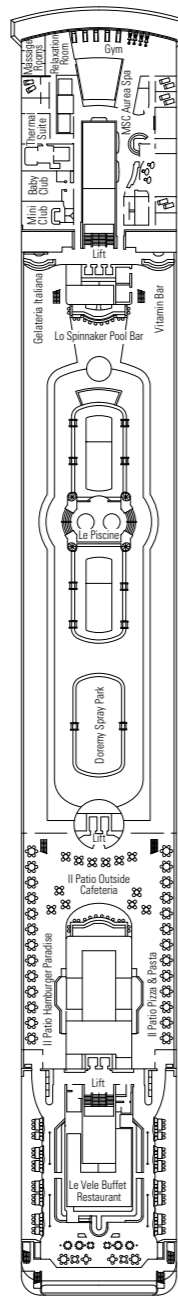

# MSC Opera

Use the deck plans to select your ideal cabin. Choose the deck you wish then use the colours to identify the category of accommodation you desire.

1075 CABINS | 2679 GUESTS

Data and descriptions are subject to change and will be verified at the time of booking.

## CABIN CATEGORIES AND EXPERIENCES

<span style="background-color: #ADD8E6; border: 1px solid black; display: inline-block; width: 15px; height: 10px;"></span> BELLA › Interior	<span style="background-color: #90EE90; border: 1px solid black; display: inline-block; width: 15px; height: 10px;"></span> FANTASTICA › Interior	<span style="background-color: #FFDAB9; border: 1px solid black; display: inline-block; width: 15px; height: 10px;"></span> AUREA › Balcony
<span style="background-color: #00CED1; border: 1px solid black; display: inline-block; width: 15px; height: 10px;"></span> BELLA › Outside with Partial View	<span style="background-color: #3CB371; border: 1px solid black; display: inline-block; width: 15px; height: 10px;"></span> FANTASTICA › Ocean View	<span style="background-color: #FF8C00; border: 1px solid black; display: inline-block; width: 15px; height: 10px;"></span> AUREA › Suite
<span style="background-color: #00008B; border: 1px solid black; display: inline-block; width: 15px; height: 10px;"></span> BELLA › Balcony	<span style="background-color: #008000; border: 1px solid black; display: inline-block; width: 15px; height: 10px;"></span> FANTASTICA › Balcony	
	<span style="background-color: #008000; border: 1px solid black; display: inline-block; width: 15px; height: 10px;"></span> FANTASTICA › SuperFamily Cabin	

## LEGEND

- ▲ Sofa bed
- 3<sup>rd</sup> bed is a bunk bed
- 3<sup>rd</sup> and 4<sup>th</sup> bed are bunks
- H Cabin for guests with disabilities or reduced mobility
- ↔ Connecting Cabins

DECK 13  
MINIGOLF

DECK 12  
LA BOHEME

DECK 11  
TOSCA

DECK 10  
TURANDOT

DECK 9  
NORMA

DECK 8  
LA TRAVIATA

DECK 7  
RIGOLETTO

DECK 6  
OTELLO

DECK 5  
AIDA