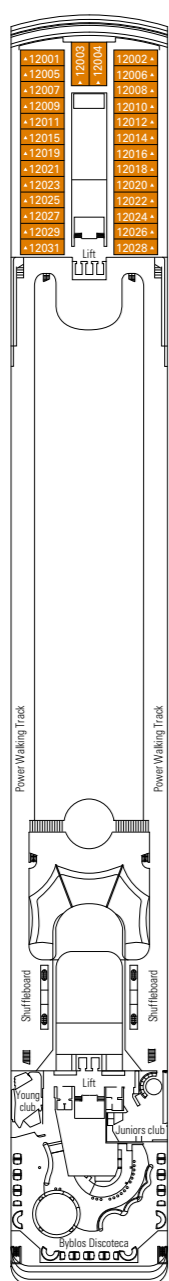

DECK 12
LA BOHEME