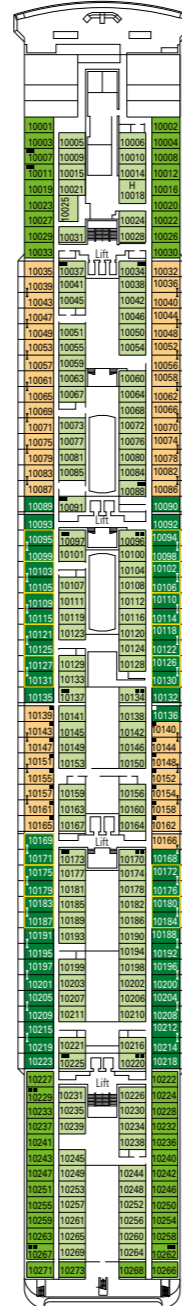

# MSC Opera

Use the deck plans to select your ideal cabin. Choose the deck you wish then use the colours to identify the category of accommodation you desire.

1075 CABINS | 2679 GUESTS

Data and descriptions are subject to change and will be verified at the time of booking.

## CABIN CATEGORIES AND EXPERIENCES

<span style="background-color: #ADD8E6; border: 1px solid black; display: inline-block; width: 15px; height: 10px;"></span> BELLA › Interior	<span style="background-color: #90EE90; border: 1px solid black; display: inline-block; width: 15px; height: 10px;"></span> FANTASTICA › Interior	<span style="background-color: #FFDAB9; border: 1px solid black; display: inline-block; width: 15px; height: 10px;"></span> AUREA › Balcony
<span style="background-color: #00CED1; border: 1px solid black; display: inline-block; width: 15px; height: 10px;"></span> BELLA › Outside with Partial View	<span style="background-color: #3CB371; border: 1px solid black; display: inline-block; width: 15px; height: 10px;"></span> FANTASTICA › Ocean View	<span style="background-color: #FF8C00; border: 1px solid black; display: inline-block; width: 15px; height: 10px;"></span> AUREA › Suite
<span style="background-color: #00008B; border: 1px solid black; display: inline-block; width: 15px; height: 10px;"></span> BELLA › Balcony	<span style="background-color: #008000; border: 1px solid black; display: inline-block; width: 15px; height: 10px;"></span> FANTASTICA › Balcony	
	<span style="background-color: #008000; border: 1px solid black; display: inline-block; width: 15px; height: 10px;"></span> FANTASTICA › SuperFamily Cabin	

## LEGEND

- ▲ Sofa bed
- 3<sup>rd</sup> bed is a bunk bed
- 3<sup>rd</sup> and 4<sup>th</sup> bed are bunks
- H Cabin for guests with disabilities or reduced mobility
- ↔ Connecting Cabins

DECK 13  
MINIGOLF

DECK 12  
LA BOHEME

DECK 11  
TOSCA

DECK 10  
TURANDOT

DECK 9  
NORMA

DECK 8  
LA TRAVIATA

DECK 7  
RIGOLETTO

DECK 6  
OTELLO

DECK 5  
AIDA