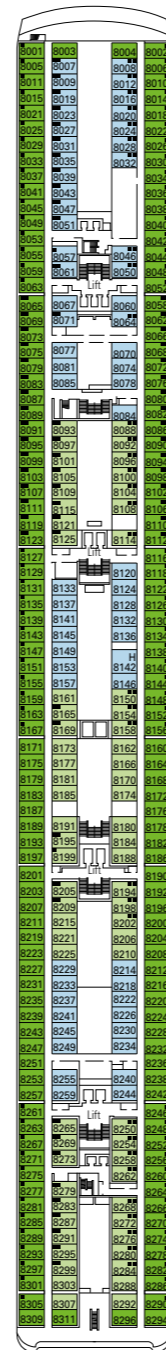

# MSC Opera

Use the deck plans to select your ideal cabin. Choose the deck you wish then use the colours to identify the category of accommodation you desire.

1075 CABINS | 2679 GUESTS

Data and descriptions are subject to change and will be verified at the time of booking.

## CABIN CATEGORIES AND EXPERIENCES

<span style="background-color: #ADD8E6; border: 1px solid black; display: inline-block; width: 15px; height: 10px;"></span> BELLA › Interior	<span style="background-color: #90EE90; border: 1px solid black; display: inline-block; width: 15px; height: 10px;"></span> FANTASTICA › Interior	<span style="background-color: #FFDAB9; border: 1px solid black; display: inline-block; width: 15px; height: 10px;"></span> AUREA › Balcony
<span style="background-color: #00CED1; border: 1px solid black; display: inline-block; width: 15px; height: 10px;"></span> BELLA › Outside with Partial View	<span style="background-color: #3CB371; border: 1px solid black; display: inline-block; width: 15px; height: 10px;"></span> FANTASTICA › Ocean View	<span style="background-color: #FF8C00; border: 1px solid black; display: inline-block; width: 15px; height: 10px;"></span> AUREA › Suite
<span style="background-color: #00008B; border: 1px solid black; display: inline-block; width: 15px; height: 10px;"></span> BELLA › Balcony	<span style="background-color: #008000; border: 1px solid black; display: inline-block; width: 15px; height: 10px;"></span> FANTASTICA › Balcony	
	<span style="background-color: #008000; border: 1px solid black; display: inline-block; width: 15px; height: 10px;"></span> FANTASTICA › SuperFamily Cabin	

## LEGEND

- ▲ Sofa bed
- 3<sup>rd</sup> bed is a bunk bed
- 3<sup>rd</sup> and 4<sup>th</sup> bed are bunks
- H Cabin for guests with disabilities or reduced mobility
- ↔ Connecting Cabins

DECK 13  
MINIGOLF

DECK 12  
LA BOHEME

DECK 11  
TOSCA

DECK 10  
TURANDOT

DECK 9  
NORMA

DECK 8  
LA TRAVIATA

DECK 7  
RIGOLETTO

DECK 6  
OTELLO

DECK 5  
AIDA